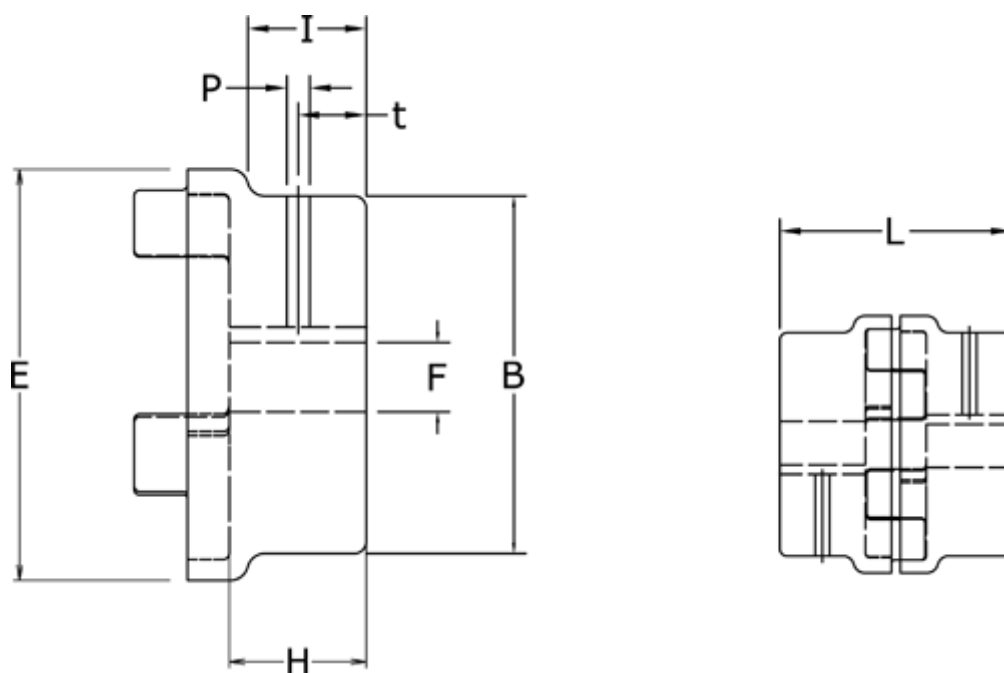

Data Sheet

Article number: 3304028AGG28

Description: Coupling hub 28/38A

GG Cast iron, Bore 28H7 mm w/keyway & setscrew

Measures

B = 48
E = 65
F = 28
H = 35
I = 28
L = 90
P = M6
t = 15